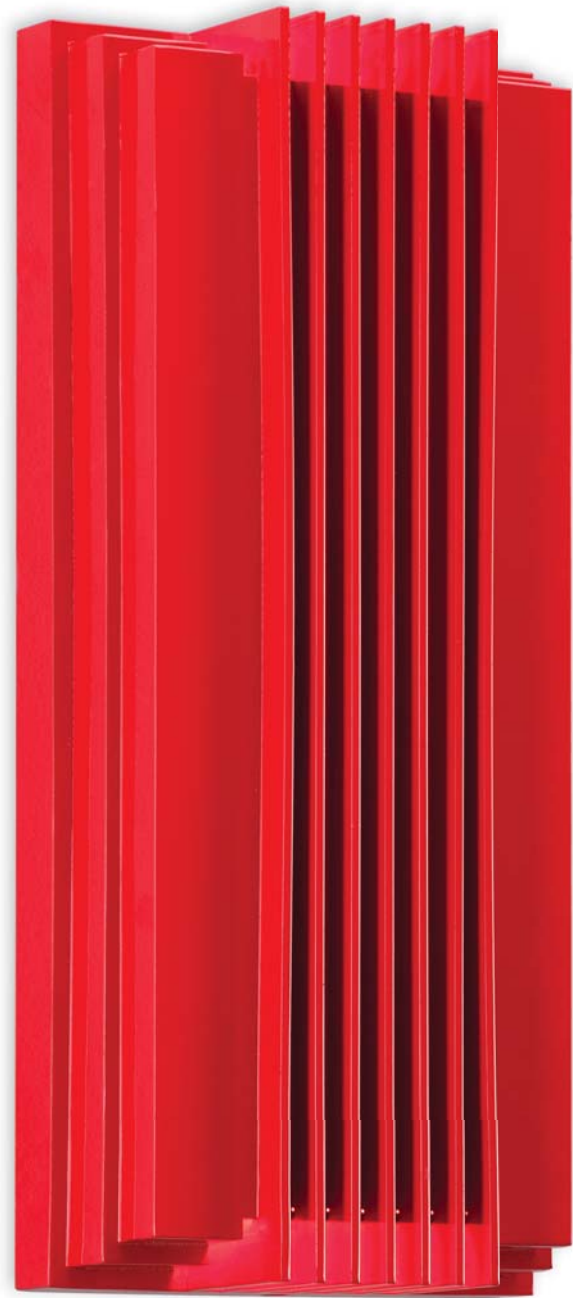

- See finishes on page 32

Echo

A wall-mounted fixture with a fluent, curved design with a pierced shield and louvers that distribute elegant diffused wall illumination and ambient light

SS4018-RD

SS4018

Fixture