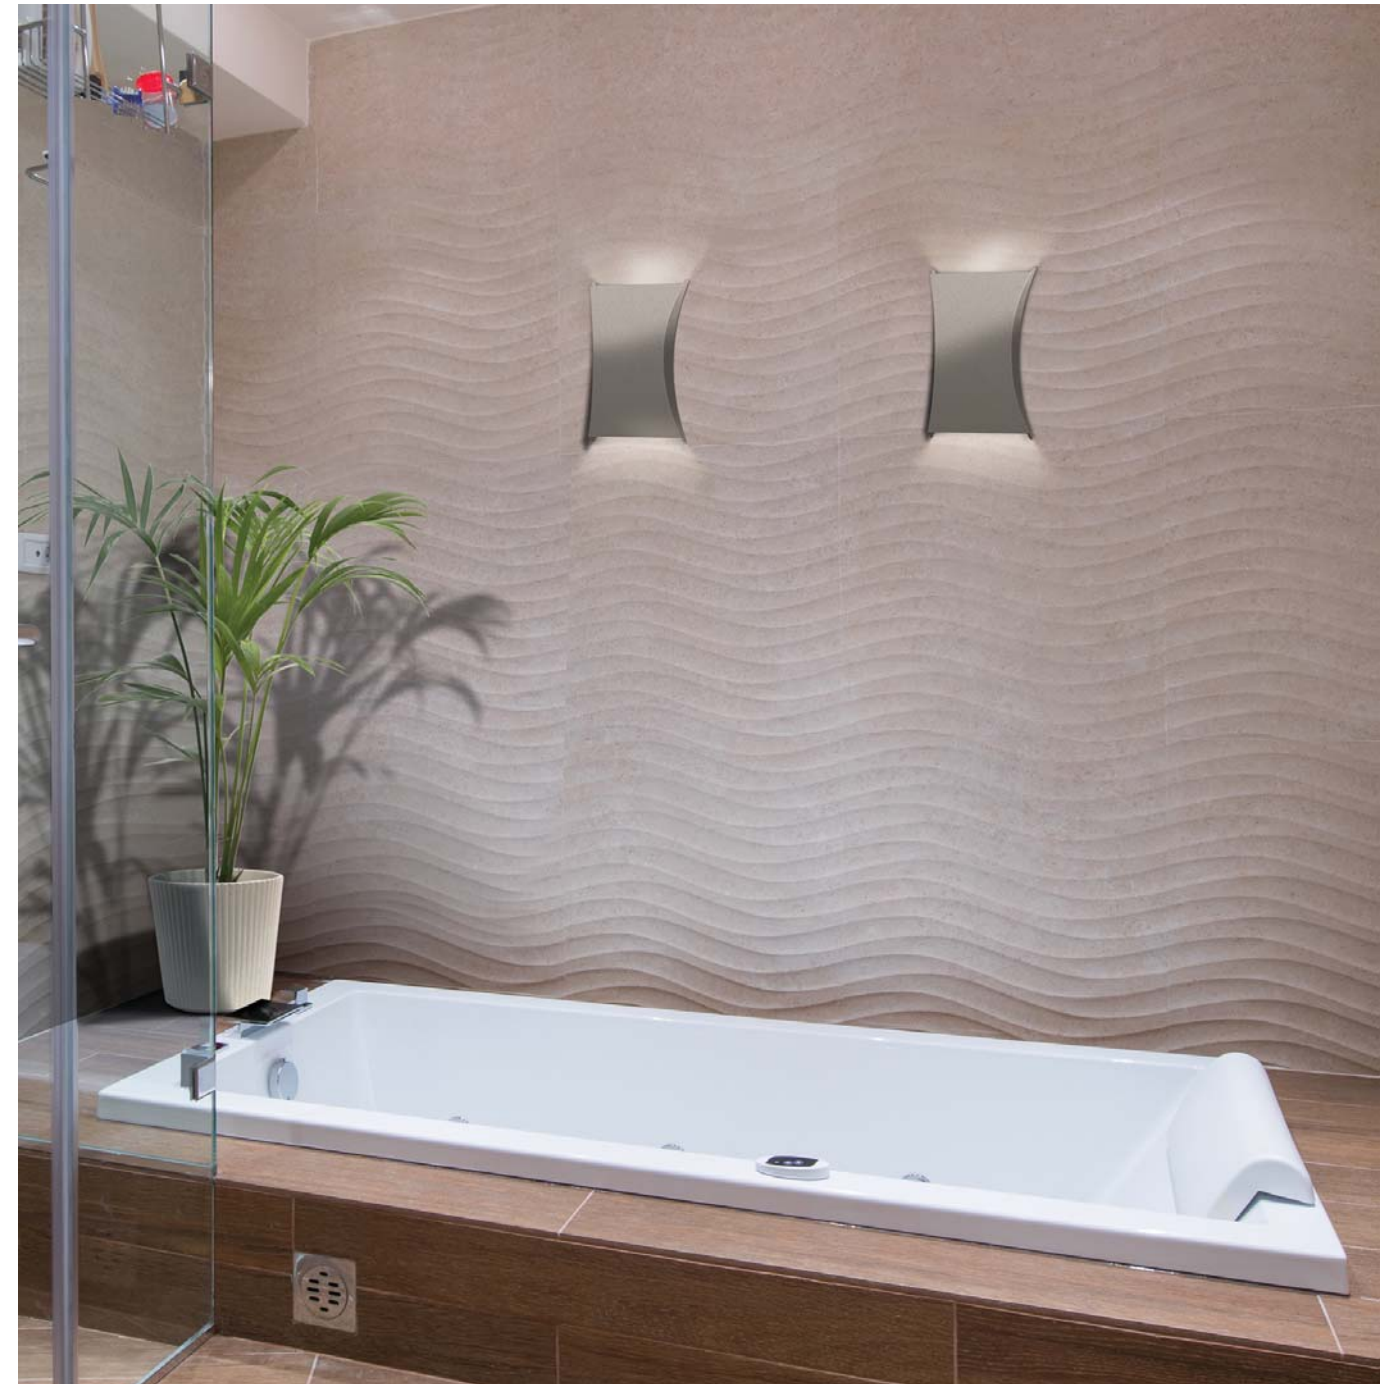

Contour

An elegant silhouette sconce casting soft, warm illumination top and bottom