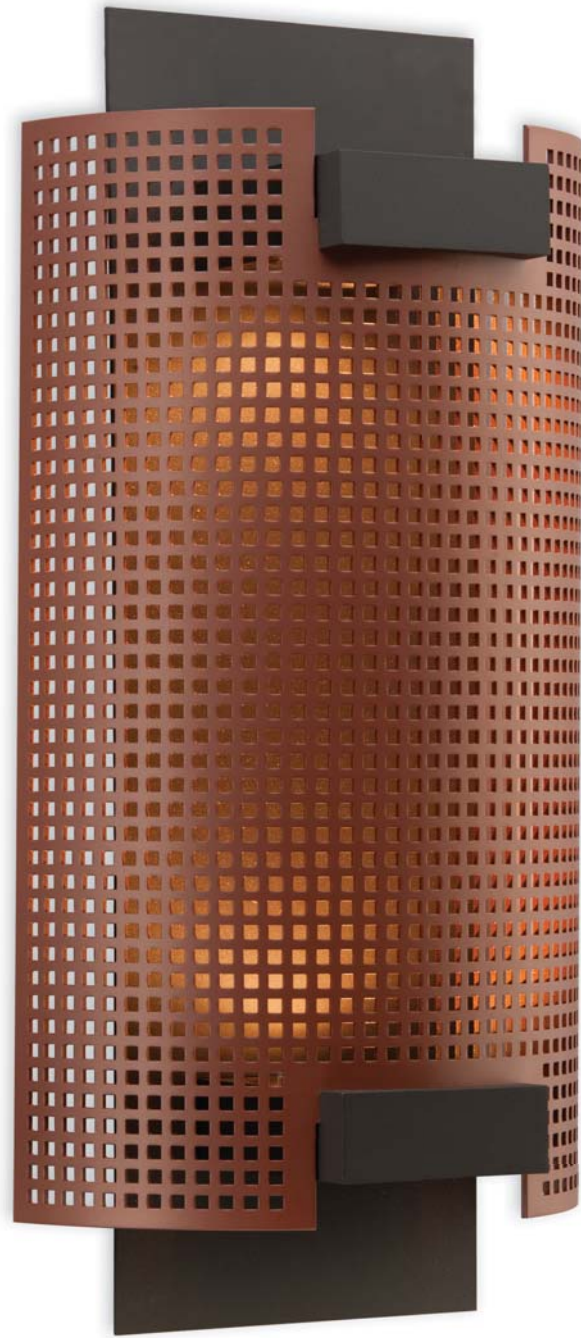

SS4001-TBZ-PNC

SS4001

Fixture

- 12" w x 24" h x 7" p
- 120V 36W LED, 2520 lm
  2700°K ±50°, 90 CRI
- Incandescent dimming
- Wall mount
- UL/C-UL listed for wet location

Housing

- Machined aluminum housing
- Pierced aluminum shield

Finish

- See finishes on page 32
- Specify two finish colors: Outer housing color first, then pierced shield color