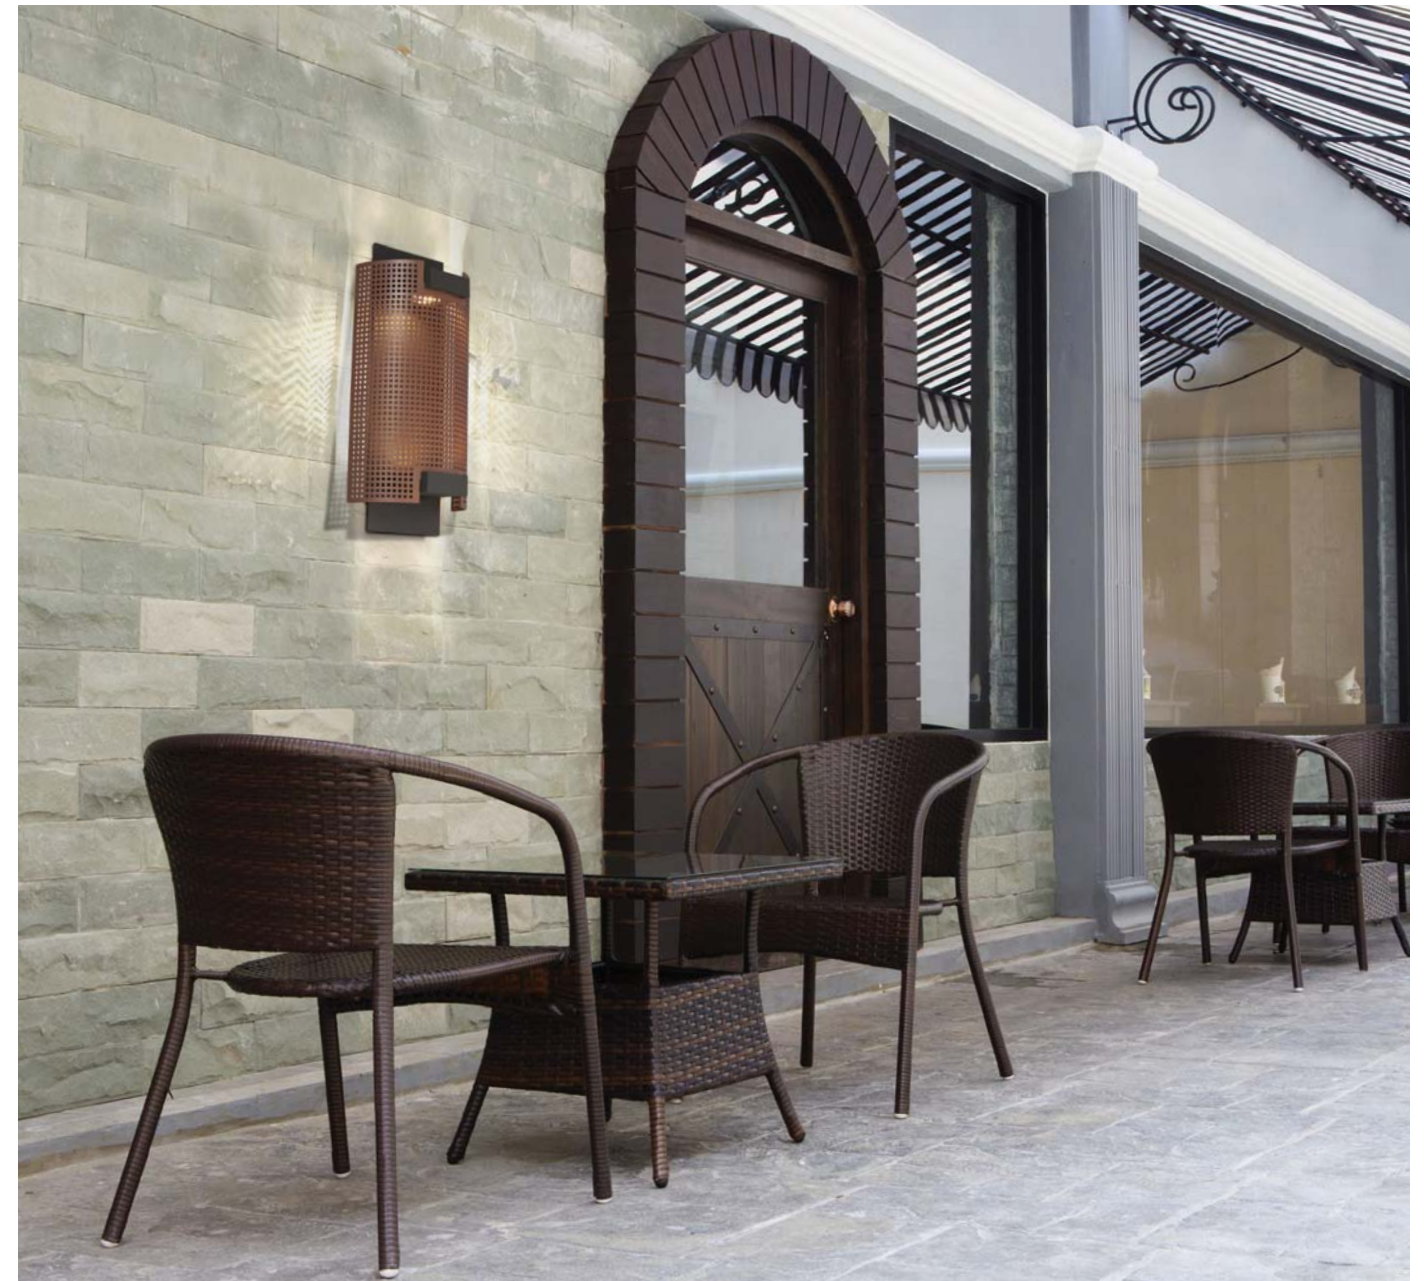

Veil

A substantial, wall-mounted, indoor/outdoor fixture featuring a pierced aluminum diffuser which distributes a distinctive light pattern