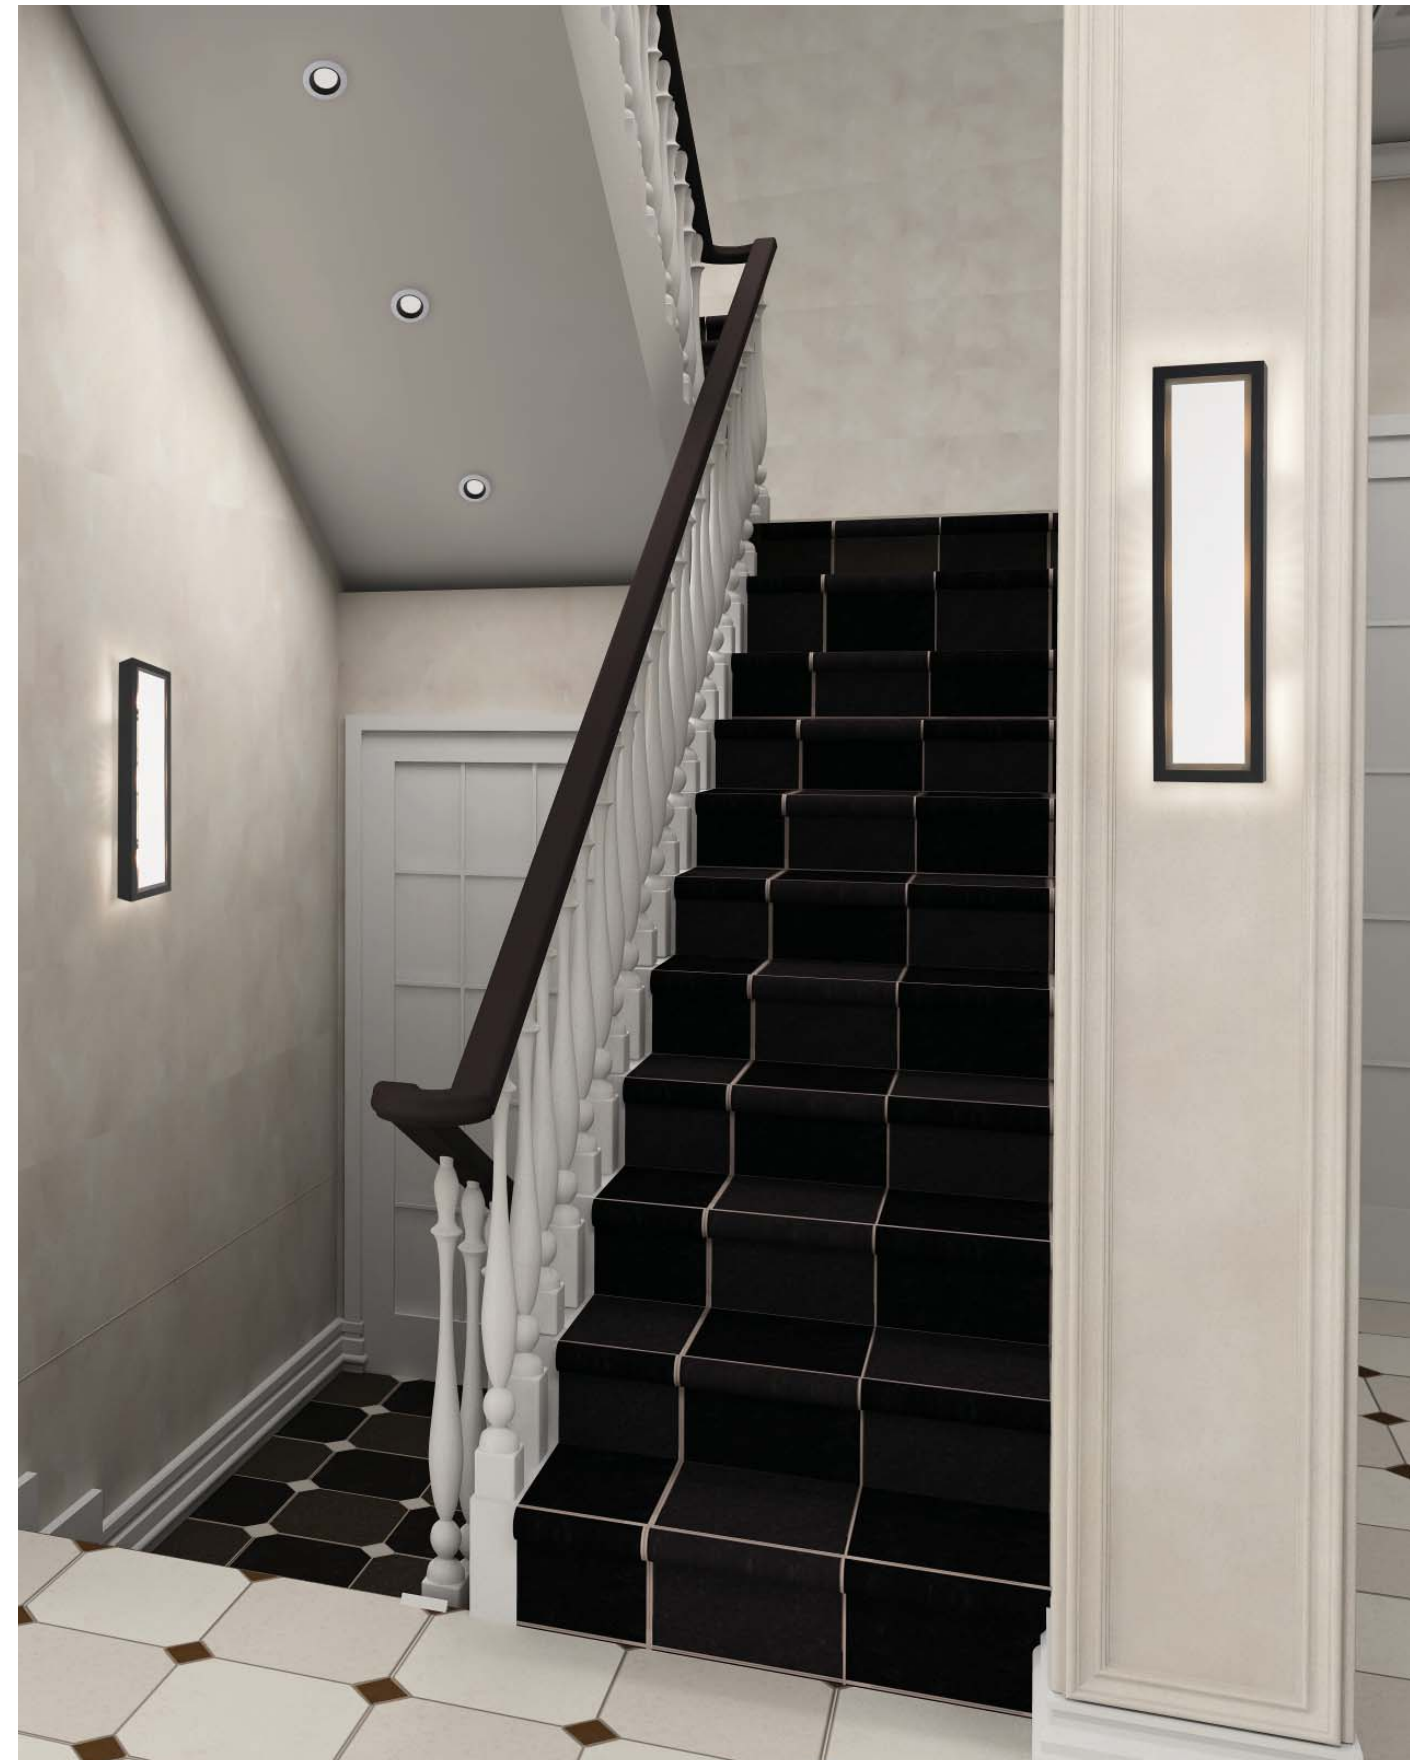

Our new line of luminaires features energy-saving LEDs and an array of finishes to complement any environment. All fixtures are UL approved for wet or damp locations.

Aura	28
Compass	11
Contour	22
Cube	5
Cube Linear	5
Echo	18
Entity	9
Glow	25
Glow Linear	27
Gravity	2
Hex	12
Omni	6
Radiator	20
Veil	16
Waymark	30
Wing Semi-Flush	14
Wing Wall	15
Finish Palette	32