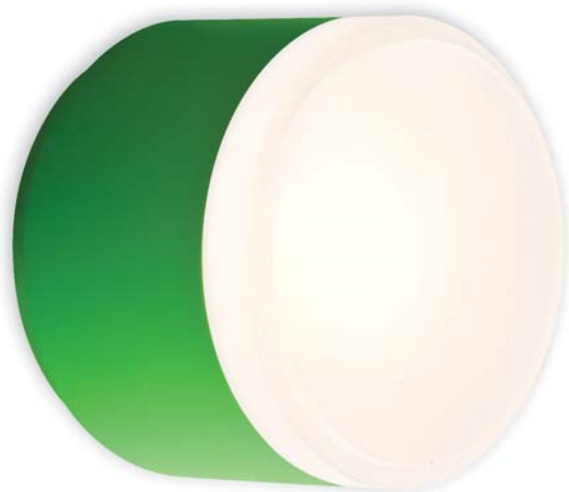

SS4015A-LG

Diffuser Options:

Concave
Diffuser (A)

Stepped
Diffuser (B)

Inner Stepped
Diffuser (C)

Flat
Diffuser (D)

SS4015

Fixture

- 5" Ø x 4¼" p
- 120V 18W LED, 840 lm
  2700°K ±50°, 90 CRI
- Incandescent dimming
- Wall and flush mount
- UL/C-UL listed for damp location

Housing

- Machined aluminum housing
- Machined acrylic diffuser
- Four machined acrylic diffuser options:
  A – Concave
  B – Stepped
  C – Inner Stepped
  D – Flat

Finish

- See finishes on page 32