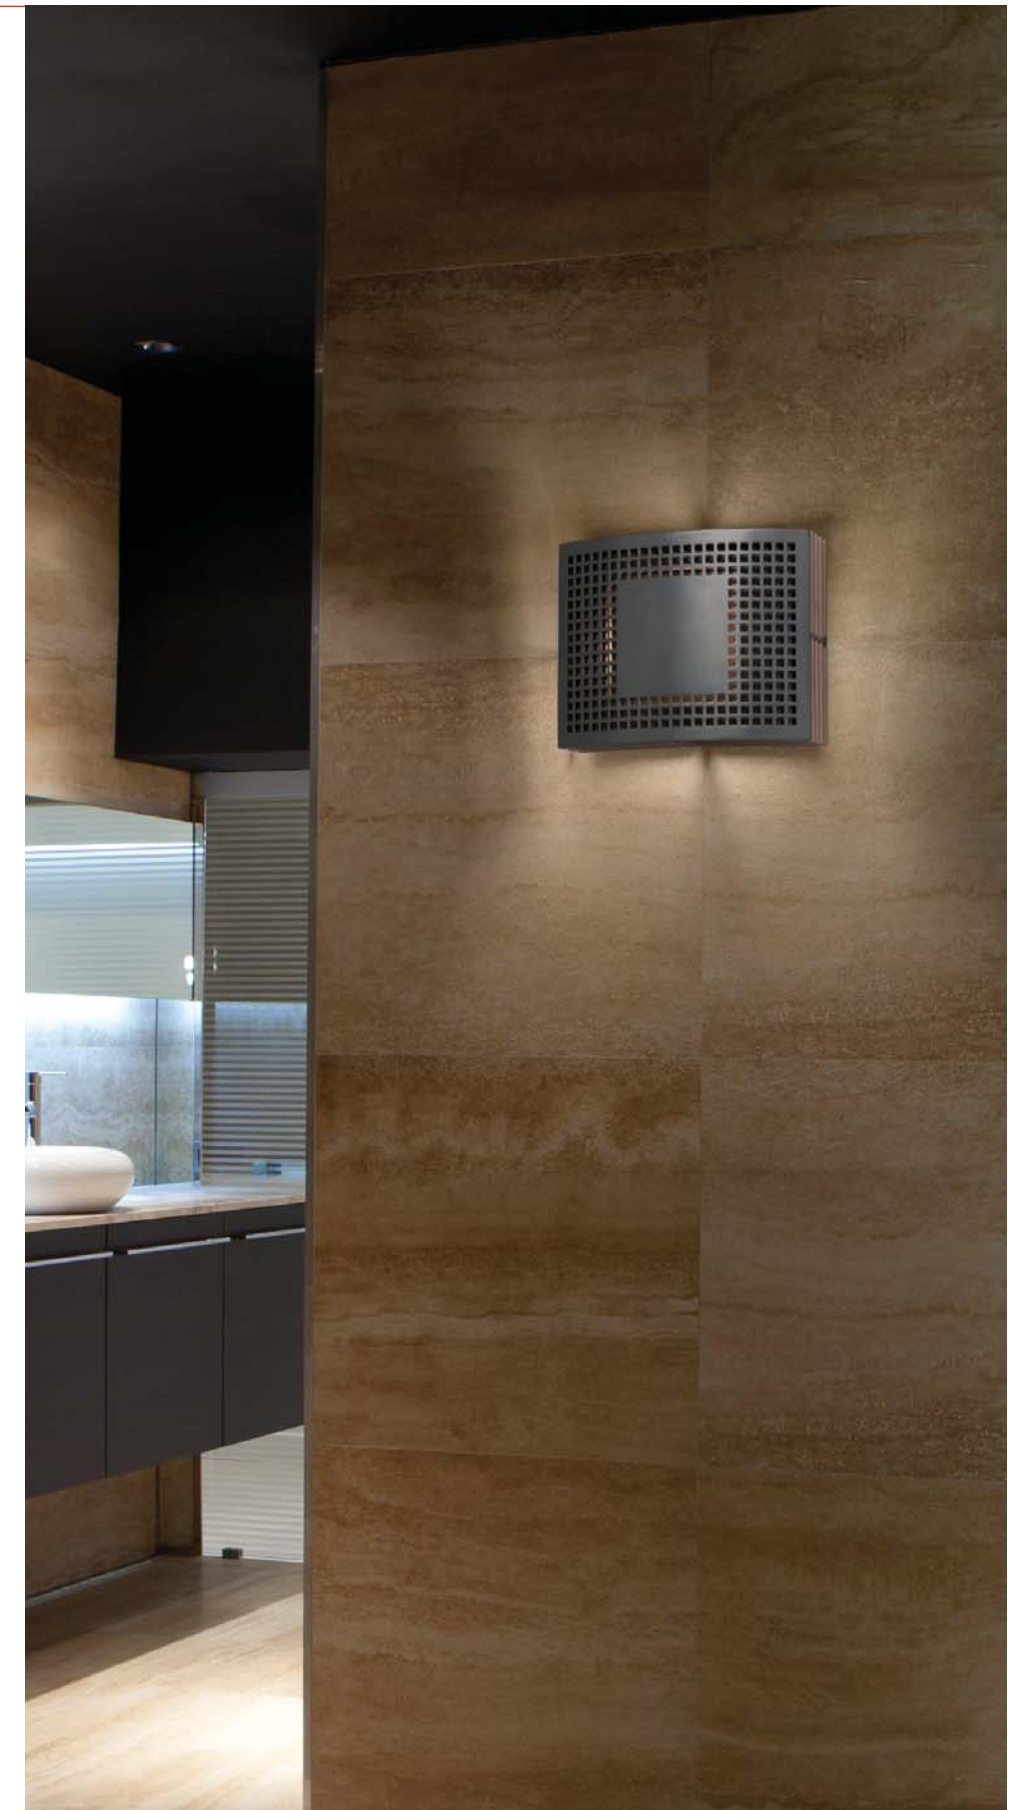

Housing

- Machined aluminum housing
- Pierced aluminum shield

Finish

- See finishes on page 32
- Specify two finish colors: Outer housing color first, then pierced shield color

Veil

A substantial, wall-mounted, indoor/outdoor fixture featuring a pierced aluminum diffuser which distributes a distinctive light pattern

- See finishes on page 32

Echo

A wall-mounted fixture with a fluent, curved design with a pierced shield and louvers that distribute elegant diffused wall illumination and ambient light

SS4018-RD

SS4018

Fixture