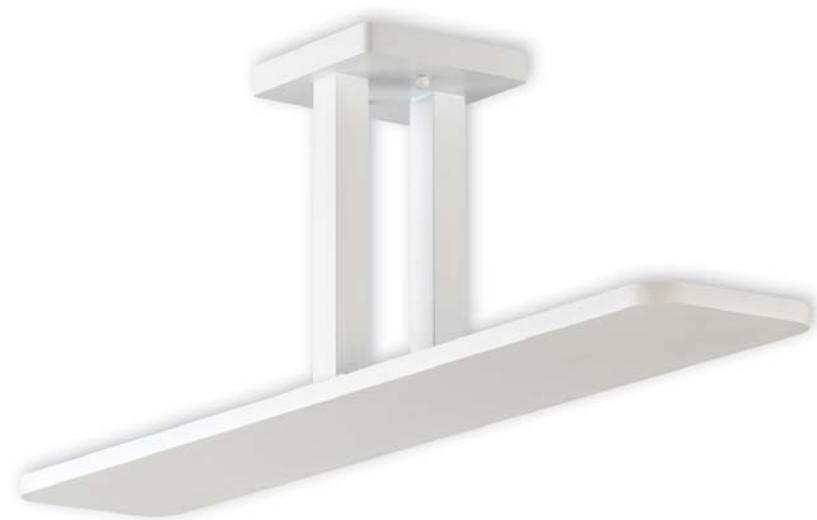

SS4017-WT

SS4017

Fixture

- 5" w x 27½" l x 9¼" h
- 120V 48W LED, 3360 lm
  2700°K ±50° 90 CRI
- Incandescent dimming
- Flush mount
- UL/C-UL listed for damp location

Housing

- Architectural aluminum

Finish

- See finishes on page 32